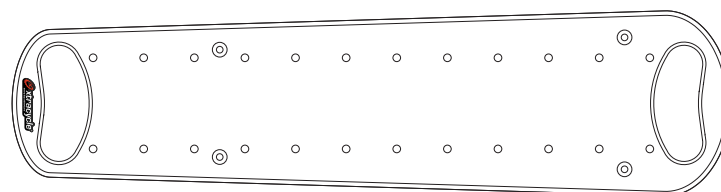

EcoDeck & FlightDeck Accessory Hole Templates

©2010 Xtracycle, LLC

©2010 Xtracycle, LLC

Longtail Standard Approved!

This template conforms to the open source Longtail Standard and any custom accessory using using these templates accurately will work with your Xtracycle or Longtail Standard bicycle. Always look for this seal to ensure that your accessories are compatible with your ride.

xtracycle.com

EcoDeck & FlightDeck Accessory Hole Templates

EcoDeck™

FlightDeck™

1"

1"