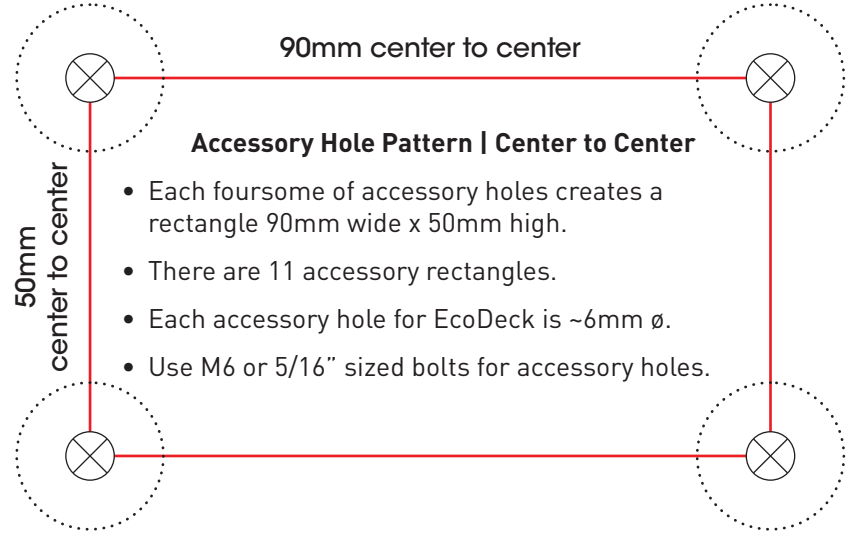

EcoDeck & FlightDeck Accessory Hole Templates

©2010 Xtracycle, LLC

©2010 Xtracycle, LLC

Longtail Standard Approved!

This template conforms to the open source Longtail Standard and any custom accessory using using these templates accurately will work with your Xtracycle or Longtail Standard bicycle. Always look for this seal to ensure that your accessories are compatible with your ride.

xtracycle.com

EcoDeck & FlightDeck Accessory Hole Templates

EcoDeck™

FlightDeck™

1"

1"