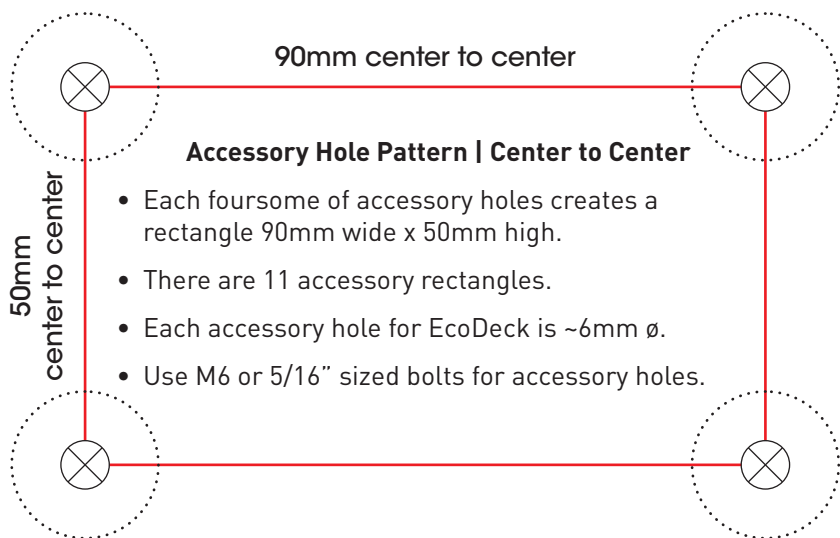

EcoDeck & FlightDeck Accessory Hole Templates

©2010 Xtracycle, LLC

©2010 Xtracycle, LLC

Longtail Standard Approved!

This template conforms to the open source Longtail Standard and any custom accessory using using these templates accurately will work with your Xtracycle or Longtail Standard bicycle. Always look for this seal to ensure that your accessories are compatible with your ride.

xtracycle.com

EcoDeck & FlightDeck Accessory Hole Templates

EcoDeck™

FlightDeck™

1"

1"