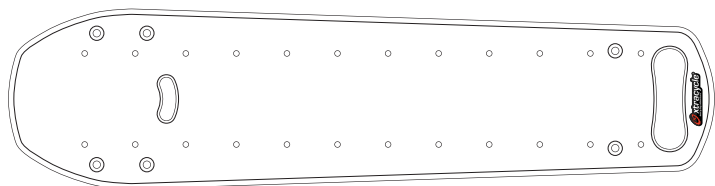

EcoDeck & FlightDeck Accessory Hole Templates

©2010 Xtracycle, LLC

©2010 Xtracycle, LLC

Longtail Standard Approved!

This template conforms to the open source Longtail Standard and any custom accessory using using these templates accurately will work with your Xtracycle or Longtail Standard bicycle. Always look for this seal to ensure that your accessories are compatible with your ride.

xtracycle.com

EcoDeck & FlightDeck Accessory Hole Templates

EcoDeck™

FlightDeck™

1"

1"