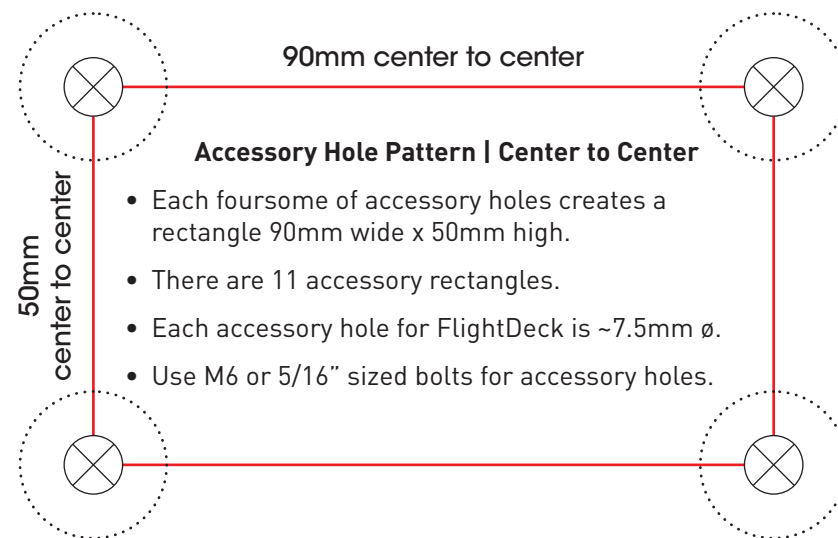

EcoDeck & FlightDeck Accessory Hole Templates

©2010 Xtracycle, LLC

©2010 Xtracycle, LLC

Longtail Standard Approved!

This template conforms to the open source Longtail Standard and any custom accessory using using these templates accurately will work with your Xtracycle or Longtail Standard bicycle. Always look for this seal to ensure that your accessories are compatible with your ride.

xtracycle.com

EcoDeck & FlightDeck Accessory Hole Templates

EcoDeck™

FlightDeck™

1"

1"