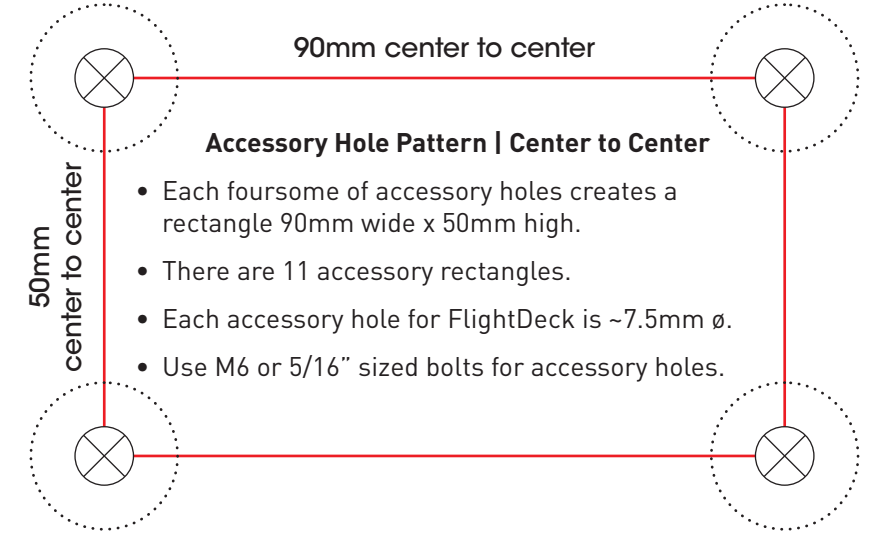

EcoDeck & FlightDeck Accessory Hole Templates

©2010 Xtracycle, LLC

©2010 Xtracycle, LLC

Longtail Standard Approved!

This template conforms to the open source Longtail Standard and any custom accessory using using these templates accurately will work with your Xtracycle or Longtail Standard bicycle. Always look for this seal to ensure that your accessories are compatible with your ride.

xtracycle.com

EcoDeck & FlightDeck Accessory Hole Templates

EcoDeck™

FlightDeck™

1"

1"